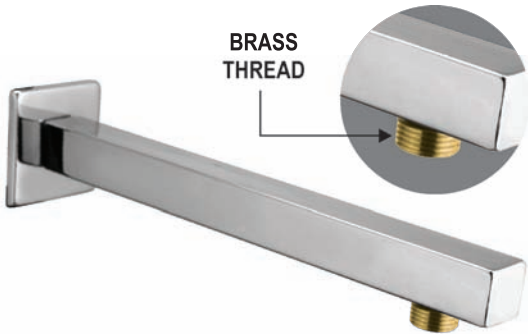

SHWR-55 BELL (SS Arm, Brass Head)

SHWR-59
Body Jet Square

SHWR-60
Body Jet Round

ARM-01
KIA 12" to 24"

ARM-02
ZARA 12" to 24"

ARM-03
EDGE 12" to 24"

ARM-04
JAZZ 12" to 24"

ARM-05
SQUARE TAPER CUT 9"