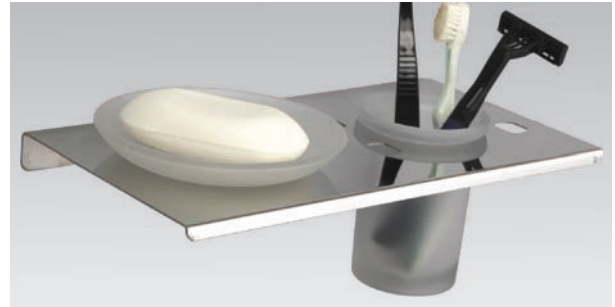

SD-31 Brass Double
Soap Dish Redisson (Brass)

SD-32 Brass 2 in 1
Glass Holder Redisson (Brass)

SD-33
Soap Dish Crown (Brass)

SD-34
Soap Dish Conti (Brass)

SD-51 BIGG

SD-52 BANG

SD-53 BASH

SD-54 JACK